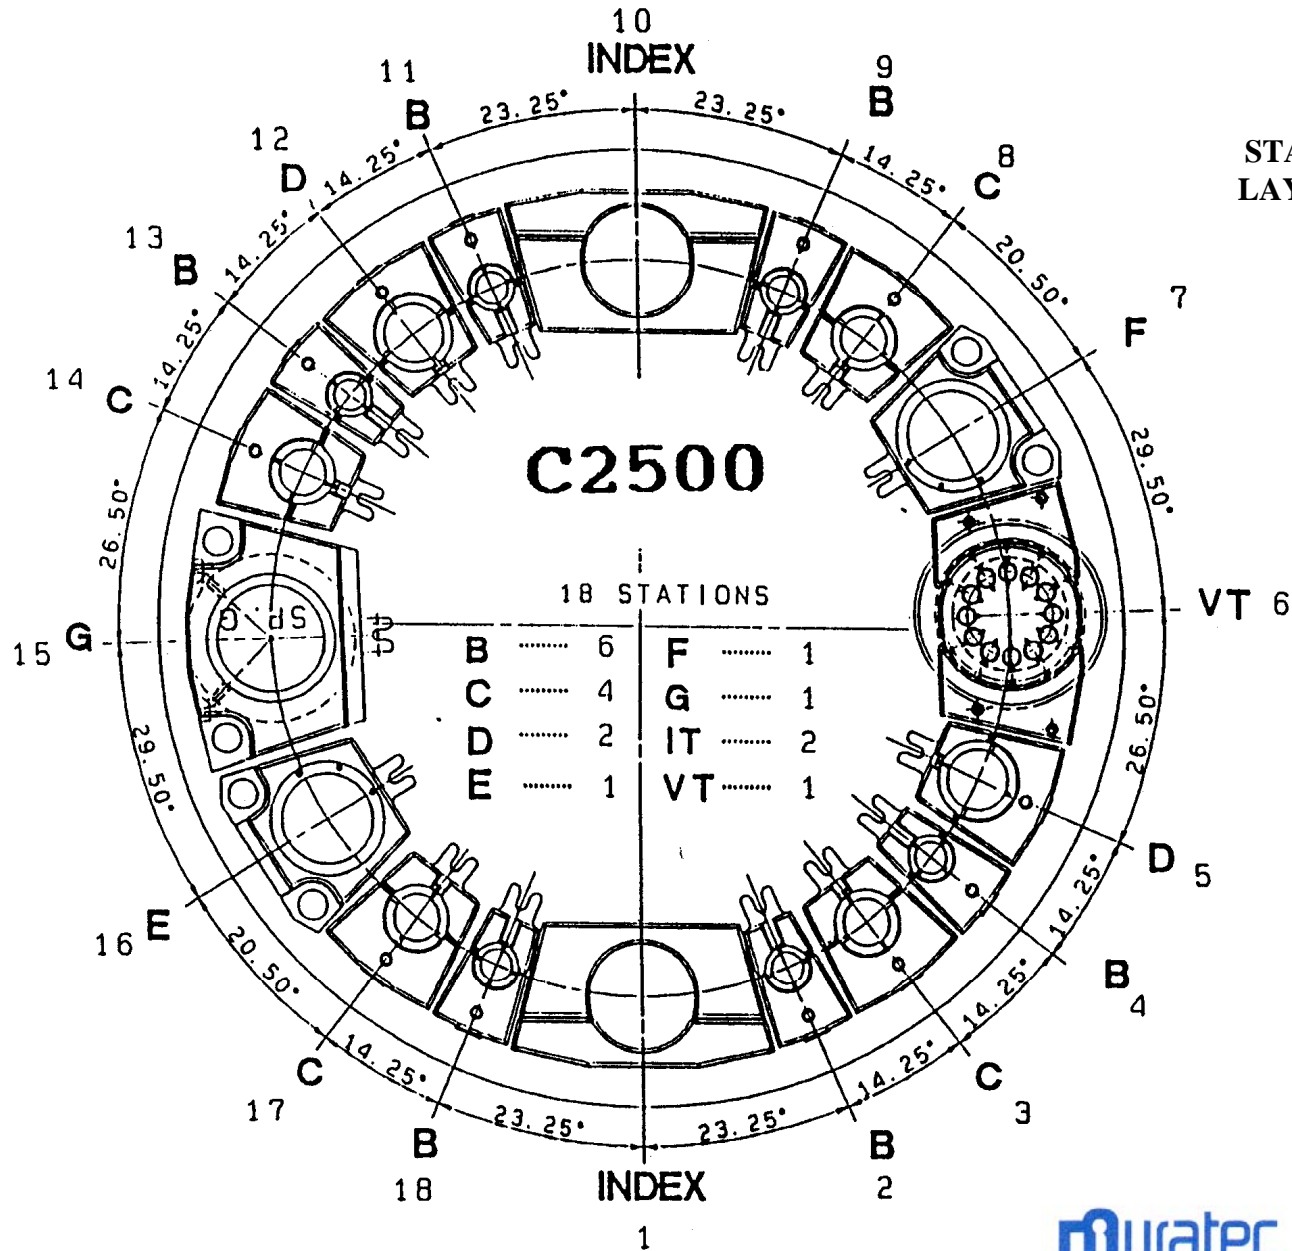

MURATA WIEDEMANN CENTRUM 2500 – TURRET LAYOUT – 18 STATION

STANDARD
LAYOUT A-I